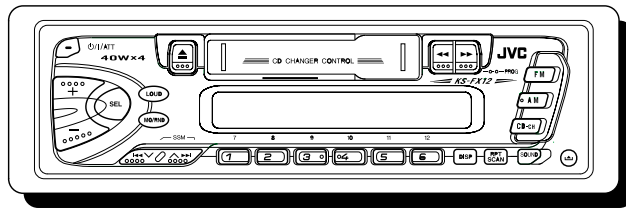

JVC

SERVICE MANUAL

CASSETTE RECEIVER

KS-FX12 KS-F150

Area Suffix

UI India
UN Indonesia

This model is KS-FX12 / KS-FX150 UI UN that is added to the preceding model, the KS-FX12 / KS-F150 U.

Please refer to the service manual of KS-FX12 / KS-F150 (issue No.49552).